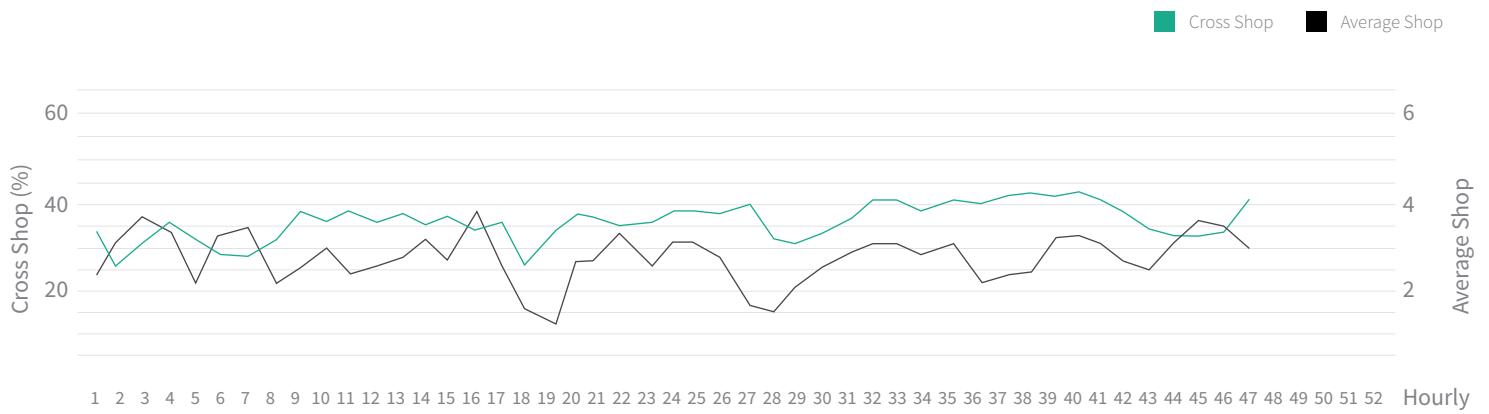

# CROSS SHOP WEEKLY REPORT

Report Period: 23/11/2014 - 29/11/2014 (Week 47)

## WEEKLY CROSS SHOP TREND

## TOP CROSS SHOP STORES

Stores	Rank	Cross Shop Within			
		1 week	2 week	1 month	3 month
Auburn	3	58%	45%	33%	73%
Aurora	6	20%	69%	16%	62%
Bakersfield	10	40%	36%	61%	12%
Barton Creek	4	62%	35%	47%	43%
Bountiful	8	45%	44%	38%	88%
Broomfield	1	78%	12%	21%	19%
Hulen	2	23%	18%	52%	24%
Layton Hills	5	76%	37%	44%	56%
Lewisville	9	44%	58%	72%	94%
Portland	7	38%	79%	69%	75%