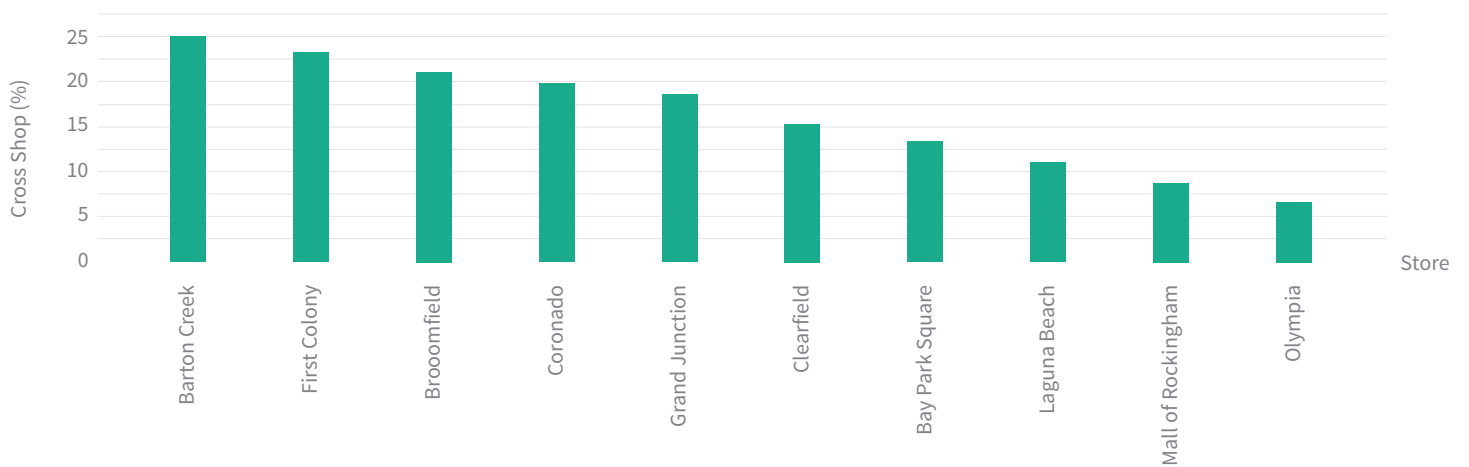

# CROSS SHOP WEEKLY REPORT

Report Period: 23/11/2014 - 29/11/2014 (Week 47)

## WEEKLY CROSS SHOP TREND

## TOP CROSS SHOP STORES

Stores	Rank	Cross Shop Within			
		1 week	2 week	1 month	3 month
Auburn	3	58%	45%	33%	73%
Aurora	6	20%	69%	16%	62%
Bakersfield	10	40%	36%	61%	12%
Barton Creek	4	62%	35%	47%	43%
Bountiful	8	45%	44%	38%	88%
Broomfield	1	78%	12%	21%	19%
Hulen	2	23%	18%	52%	24%
Layton Hills	5	76%	37%	44%	56%
Lewisville	9	44%	58%	72%	94%
Portland	7	38%	79%	69%	75%